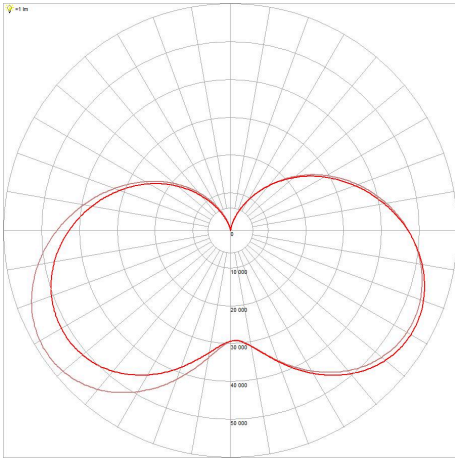

DIMENSIONS

Product Height (mm)

AT9421/BC/CW AT9421/BC/WW AT9421/ES/CW AT9421/ES/WW AT9421/SBC/CW AT9421/SBC/WW AT9421/SES/CW AT9421/SES/WW	102
--	-----

AT9421/BC/CW/VI AT9421/BC/DL AT9421/SBC/WW/VI AT9421/SES/WW	107
--	-----

Photometrics

AT9421/BC/CW

AT9421/BC/WW

AT9421/ES/CW

AT9421/ES/WW

AT9421/SBC/CW

AT9421/SBC/WW

AT9421/SES/CW