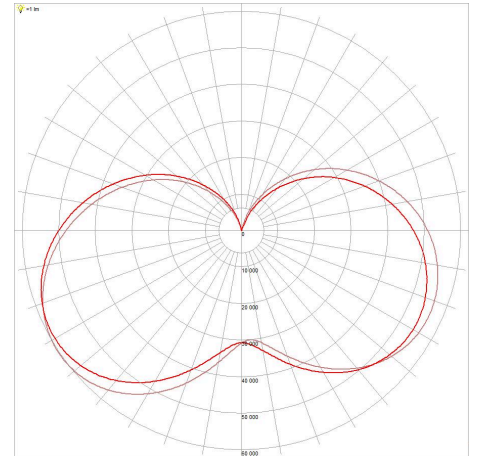

DIMENSIONS

Product Height (mm)

AT9421/BC/CW AT9421/BC/WW AT9421/ES/CW AT9421/ES/WW AT9421/SBC/CW AT9421/SBC/WW AT9421/SES/CW AT9421/SES/WW	102
--	-----

AT9421/BC/CW/VI AT9421/BC/DL AT9421/SBC/WW/VI AT9421/SES/WW	107
--	-----

AT9421/SBC/DL

Product Width (mm)	35
--------------------	----

Ordering Information

Order code	Item Code	Description
10747	AT9421/BC/CW/VI	6W Dimmable Candle Lamp - cool white 4000K BC/B22 Frosted
18611	AT9421/BC/CW	6W CANDLE LED LAMP B22 CW DIMMABLE
15794	AT9421/BC/DL	6W Dimmable Candle Lamp - daylight 6500K BC/B22 Frosted
18610	AT9421/BC/WW	6W CANDLE LED LAMP B22 WW DIMMABLE
18609	AT9421/ES/CW	6W CANDLE LED LAMP E27 CW DIMMABLE
18608	AT9421/ES/WW	6W CANDLE LED LAMP E27 WW DIMMABLE
18613	AT9421/SBC/CW	6W CANDLE LED LAMP B15 CW DIMMABLE
14414	AT9421/SBC/DL	6W Dimmable Candle Lamp - daylight 6500K SBC/B15 Frosted
10104	AT9421/SBC/WW/VI	6W Dimmable Candle Lamp - warm white 3000K SBC/B15 Frosted
18612	AT9421/SBC/WW	6W CANDLE LED LAMP B15 WW DIMMABLE
18607	AT9421/SES/CW	6W CANDLE LED LAMP E14 CW DIMMABLE
18606	AT9421/SES/WW	6W CANDLE LED LAMP E14 WW DIMMABLE
16935	AT9421/SES/WW	6W Dimmable Candle Lamp - warm white 3000K SES/E14 Frosted

Photometrics

AT9421/BC/CW

AT9421/BC/WW

AT9421/ES/CW

AT9421/ES/WW

AT9421/SBC/CW

AT9421/SBC/WW

AT9421/SES/CW