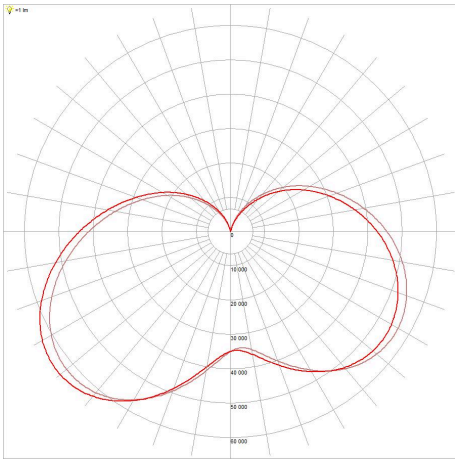

DIMENSIONS

Product Height (mm)

AT9421/BC/CW AT9421/BC/WW AT9421/ES/CW AT9421/ES/WW AT9421/SBC/CW AT9421/SBC/WW AT9421/SES/CW AT9421/SES/WW	102
--	-----

AT9421/BC/CW/VI AT9421/BC/DL AT9421/SBC/WW/VI AT9421/SES/WW	107
--	-----

Photometrics

AT9421/BC/CW

AT9421/BC/WW

AT9421/ES/CW

AT9421/ES/WW

AT9421/SBC/CW

AT9421/SBC/WW

AT9421/SES/CW