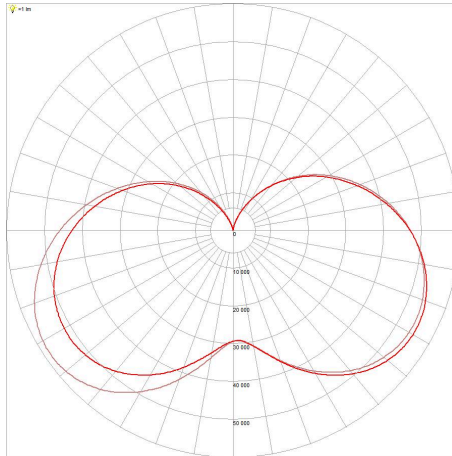

DIMENSIONS

Product Height (mm)

AT9421/BC/CW AT9421/BC/WW AT9421/ES/CW AT9421/ES/WW AT9421/SBC/CW AT9421/SBC/WW AT9421/SES/CW AT9421/SES/WW	102
--	-----

AT9421/BC/CW/VI AT9421/BC/DL AT9421/SBC/WW/VI AT9421/SES/WW	107
--	-----

AT9421/SBC/DL

Product Width (mm)	35
--------------------	----

Ordering Information

Order code	Item Code	Description
10747	AT9421/BC/CW/VI	6W Dimmable Candle Lamp - cool white 4000K BC/B22 Frosted
18611	AT9421/BC/CW	6W CANDLE LED LAMP B22 CW DIMMABLE
15794	AT9421/BC/DL	6W Dimmable Candle Lamp - daylight 6500K BC/B22 Frosted
18610	AT9421/BC/WW	6W CANDLE LED LAMP B22 WW DIMMABLE
18609	AT9421/ES/CW	6W CANDLE LED LAMP E27 CW DIMMABLE
18608	AT9421/ES/WW	6W CANDLE LED LAMP E27 WW DIMMABLE
18613	AT9421/SBC/CW	6W CANDLE LED LAMP B15 CW DIMMABLE
14414	AT9421/SBC/DL	6W Dimmable Candle Lamp - daylight 6500K SBC/B15 Frosted
10104	AT9421/SBC/WW/VI	6W Dimmable Candle Lamp - warm white 3000K SBC/B15 Frosted
18612	AT9421/SBC/WW	6W CANDLE LED LAMP B15 WW DIMMABLE
18607	AT9421/SES/CW	6W CANDLE LED LAMP E14 CW DIMMABLE
18606	AT9421/SES/WW	6W CANDLE LED LAMP E14 WW DIMMABLE
16935	AT9421/SES/WW	6W Dimmable Candle Lamp - warm white 3000K SES/E14 Frosted

Photometrics

AT9421/BC/CW

AT9421/BC/WW

AT9421/ES/CW

AT9421/ES/WW

AT9421/SBC/CW

AT9421/SBC/WW

AT9421/SES/CW