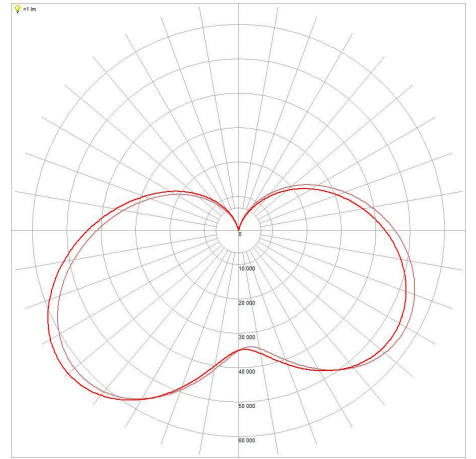

DIMENSIONS

Product Height (mm)

AT9421/BC/CW AT9421/BC/WW AT9421/ES/CW AT9421/ES/WW AT9421/SBC/CW AT9421/SBC/WW AT9421/SES/CW AT9421/SES/WW	102
--	-----

AT9421/BC/CW/VI AT9421/BC/DL AT9421/SBC/WW/VI AT9421/SES/WW	107
--	-----

Photometrics

AT9421/BC/CW

AT9421/BC/WW

AT9421/ES/CW

AT9421/ES/WW

AT9421/SBC/CW

AT9421/SBC/WW

AT9421/SES/CW