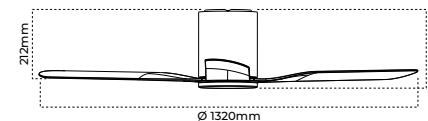

Finish

Satin White

ANGLESEA/52

Anglesea

With tri-colour LED

The Anglesea low-profile hugger fan, measuring 52" (1320mm), is specifically designed for installations with lower-than-normal ceiling heights. Sitting closer to the ceiling, it is ideal for installation in bedrooms and living areas. This model also features a slimline 16W dimmable tri-colour LED light and is fitted with our quick-connect wiring solution for easy installation.