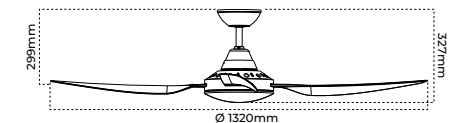

Coolum

The Coolum 4-blade ceiling fan is a traditional 3-speed AC fan manufactured with an efficient design, featuring a powerful 75W AC motor and a 3-speed wall controller.

Warranty
First 4 years in-home

75W
AC motor

Max airflow
16,200m³/hr
(52" size)

Find out more

Product features

- Powerful 75W AC motor
- Easy installation with our quick connect wiring solution
- Pre-balanced for smoother, quieter operation
- Slimline design ideal for indoor and outdoor covered applications
- ABS body and canopy with 4 reinforced ABS blades
- Hangsure ball-mount ceiling canopy suits ceilings of rakes up to 15°
- Reversible for summer and winter use
- Optional remote control (sold separately)

Accessories

- 12509 ACREMOTE/KIT/WH
- 12511 ROD/90/WH
- 12512 ROD/90/BK

- 12513 ROD/150/WH
- 12514 ROD/150/BK

Product range

	Order code	Barcode no.
COOLUM/48/WH	18445	9336462184455
COOLUM/48/BK	18446	9336462184462
COOLUM/52/WH	18449	9336462184493
COOLUM/52/BK	18450	9336462184509

Product specifications

Voltage	220-240V~ 50Hz	
Power consumption	75W	
Electrical classification	I	
Motor	172x20mm AC motor	
IP rating	IP20	
Blades	4	
Blade pitch	13.5°	
Airflow	COOLUM/48	13,800m³/hr (max)
	COOLUM/52	16,200m³/hr (max)
RPM	COOLUM/48	270 (max)
	COOLUM/52	257 (max)
Max ceiling rake	15°	
Control	Wall control	
Body material	ABS	
Blade material	ABS	
Warranty	6 years (4 years in-home + 2 years return to base)	

Finish

- ☐ Satin White
- ☐ Matt Black

COOLUM/48

COOLUM/52