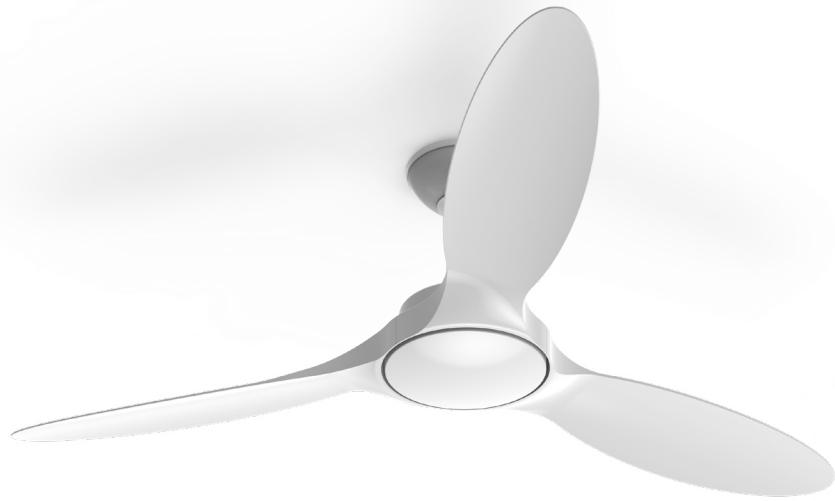

Bronte

The Bronte ceiling fan, measuring 54" (1370mm), serves as a statement of style and design, perfectly suited to complement almost any interior decor. It features an 8-speed remote control including turbo-air function and up to 12-hour timer. The modern all-ABS housing and blades make this model ideal for coastal living.

6YR
Warranty
First 4 years
in-home

DC
40W
DC motor

Max Airflow
16,200m³/hr

Find out more

Product features

- Brushless quiet and efficient 40W DC motor
- Slimline design ideal for indoor and outdoor covered applications
- Pre-balanced for smoother quieter operation
- Quick connect wiring solution for ease of installation
- Fully reversible for summer and winter use from remote

Accessories

12507 DCREMOTE/WH	12511 ROD/90/WH
12508 DCREMOTE/BK	12512 ROD/90/BK
11356 DCREMOTE/WALL/WH	12513 ROD/150/WH
11357 DCREMOTE/WALL/BK	12514 ROD/150/BK

Product range

	Order code	Barcode no.
BRONTE/54/WH	18478	9336462184783
BRONTE/54/BK	18479	9336462184790

Product specifications

Voltage	220-240V~ 50Hz
Power consumption	40W
Electrical classification	I
Motor	153x15mm DC motor
IP rating	IP20
Blades	3
Blade pitch	15°
Airflow	16,200m³/hr (max)
RPM	210 (max)
Max ceiling rake	15°
Control	Remote control
Body material	ABS
Blade material	ABS
Warranty	6 years (4 years in-home + 2 years return to base)

Finish

1. ☐ Satin White ☒ Matt Black

BRONTE/54