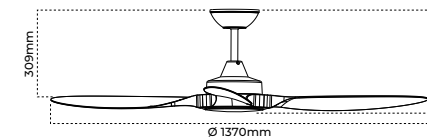

BRONTE/54/LT

Warranty
First 4 years
in-home

TRI-CCT
luminaire

Max Airflow
16,200m³/hr

Find out more