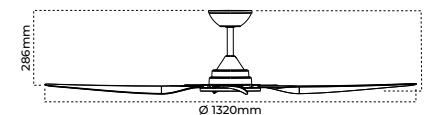

Venice

The Venice is a market-leading choice in terms of versatility. It is supplied as a universal 3/4-blade ceiling fan, allowing for blade quantity configuration during installation to suit a wide range of applications. It features an energy-efficient 40W DC motor, enabling leading airflow, and is equipped with our quick-connect wiring solution for easy installation.

Warranty
First 4 years in-home

3/4 blade fitting option

Quick connect

Product features

- Slimline design ideal for indoor and outdoor covered applications
- ABS body and metal canopy with reinforced ABS blades
- Pre-balanced for smoother quieter operation
- Fully reversible for summer and winter use from remote
- Supplied with 8-speed remote including turbo speed function and timer with up to 12 hour timer control mode

Accessories

- **12507** DCREMOTE/WH
- **12508** DCREMOTE/BK
- **11356** DCREMOTE/WALL/WH
- **11357** DCREMOTE/WALL/BK

- **12511** ROD/90/WH
- **12512** ROD/90/BK
- **12513** ROD/150/WH
- **12514** ROD/150/BK

Find out more

Product range

	Order code	Barcode no.
VENICE/52/WH	18461	9336462184615
VENICE/52/BK	18462	9336462184622
VENICE/58/WH	18465	9336462184653

Product specifications

Voltage	220-240V~ 50Hz	
Power consumption	40W	
Electrical classification	I	
Motor	85x18mm DC motor	
IP rating	IP20	
Blades	3 or 4	
Blade pitch	12.5°	
Airflow	VENICE/52	14,400m³/hr (max) (4-blade), 13,250 m³/hr (max)(3-blade)
	VENICE/58	15,000m³/hr (max) (4-blade), 12,600m³/hr (max) (3-blade)
RPM	VENICE/52	240 (max) (4-blade), 260 (max) (3-blade)
	VENICE/58	200 (max) (4-blade), 220 (max) (3-blade)
Max ceiling rake	15°	
Control	Remote control	
Body material	ABS	
Blade material	ABS	
Warranty	6 years (4 years in-home + 2 years return to base)	

Finish

☐ Satin White ☒ Matt Black

VENICE/52

VENICE/58