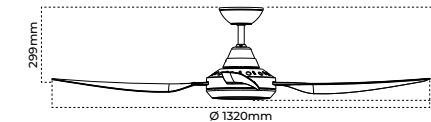

SANUR/52/LT