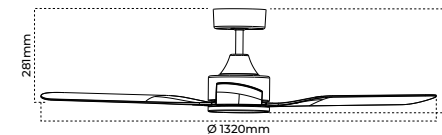

ERSKINE/52