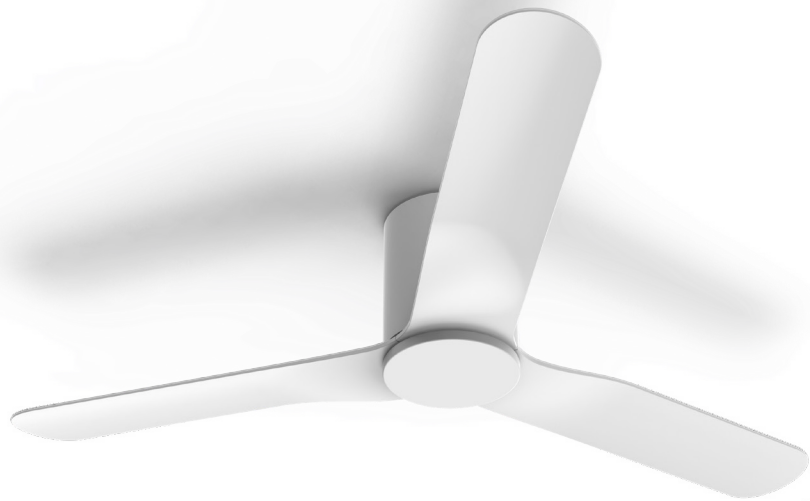

Anglesea

The Anglesea low-profile hugger fan, measuring 52" (1320mm), is specifically designed for installations with lower-than-normal ceiling heights. Sitting closer to the ceiling, it is ideal for installation in bedrooms and living areas. Additionally, it is fitted with our quick-connect wiring solution for easy installation.

6YR
Warranty
First 4 years in-home

DC
40W
DC motor

Max Airflow
15,600m³/hr

Find out more

Product features

- Powerful energy efficient 40W motor.
- Low profile design ideal for indoor and covered outdoor applications
- ABS body with 3 reinforced ABS blades
- Pre-balanced for smoother quieter operation
- Designed to be installed on a flat level surface
- Fully reversible for summer and winter use from remote
- Supplied with 8-speed remote including turbo speed function and timer with up to 12 hour timer control mode

Accessories

12507 DCREMOTE/WH
12508 DCREMOTE/BK

11356 DCREMOTE/WALL/WH
11357 DCREMOTE/WALL/BK

Product range

	Order code	Barcode no.
ANGLESEA/52/WH	18476	9336462184769

Product specifications

Voltage	220-240V~ 50Hz
Power consumption	40W
Electrical classification	I
Motor	153x8mm DC motor
IP rating	IP20
Blades	3
Blade pitch	10°
Airflow	15,600m³/hr (max)
RPM	230 (max)
Control	Remote control
Body material	ABS
Blade material	ABS
Warranty	6 years (4 years in-home + 2 years return to base)

Finish

☐ Satin White

ANGLESEA/52