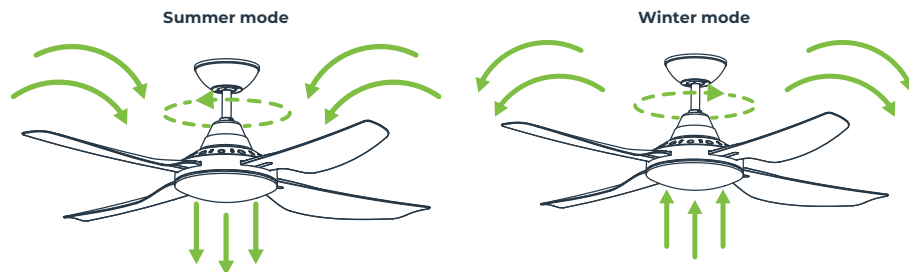

Ceiling fans are an essential addition to all modern homes, providing improved comfort, airflow and energy efficiency. Atom Air ceiling fans can also be a stylish addition, elevating the overall aesthetics of the space.

Year-round comfort

Ceiling fans equipped with summer and winter modes provide optimal comfort and energy efficiency throughout the year. In summer mode, the fan blades rotate anticlockwise, creating a cool breeze that helps to circulate the air. In winter mode, the fan blades rotate clockwise, gently pushing warm air from the ceiling down into the room. This recirculation of warm air helps to eliminate cold spots and evenly distribute heat, enhancing the effectiveness of heating systems.