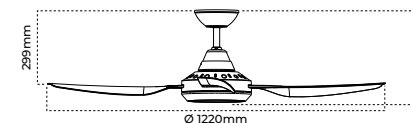

COOLUM/48/LT