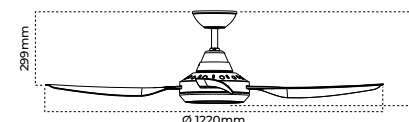

SANUR/48/LT