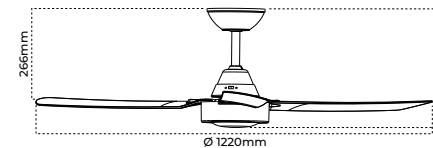

Finish

- Satin White

CEDUNA/48/WH

Ceduna

With tri-colour LED

The traditionally-styled 3-blade Ceduna ceiling sweep fan is a modern take on a traditional icon. This 48" (1220mm) AC model comes with a fitted slimline 16W LED light kit and is supplied with a 3-speed wall controller for convenient operation. It is pre-balanced for ease of installation and features our quick-connect wiring solution for added convenience.