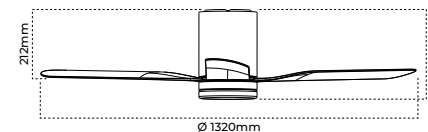

ANGLESEA/52/LT