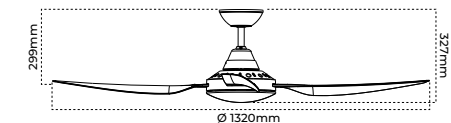

Sanur

The Sanur 4-blade DC ceiling fan is a modern take on the traditional, incorporating new technology. It features a stylish 8-speed remote control including turbo-air function and up to 12-hour timer. It is equipped with an energy-efficient 40W DC motor, enabling powerful airflow, and is fitted with our quick-connect wiring solution for easy installation.

Warranty
First 4 years
in-home

40W
DC motor

Max Airflow
15,600m³/hr
(52" size)

Find out more

Product features

- Modern and efficient energy saving 40W DC motor
- Slimline design ideal for indoor and outdoor covered applications
- ABS body and canopy with 4 reinforced ABS blades
- Pre-balanced for smoother quieter operation
- Hangsure ball-mount ceiling canopy suits ceilings of rakes up to 15°
- Fully reversible for summer and winter use switchable from the remote

Accessories

- **12507** DCREMOTE/WH
- **12508** DCREMOTE/BK
- **11356** DCREMOTE/WALL/WH
- **11357** DCREMOTE/WALL/BK

- **12511** ROD/90/WH
- **12512** ROD/90/BK
- **12513** ROD/150/WH
- **12514** ROD/150/BK

Product range

	Order code	Barcode no.
SANUR/48/WH	18453	9336462184530
SANUR/48/BK	18454	9336462184547
SANUR/52/WH	18457	9336462184578
SANUR/52/BK	18458	9336462184585

Product specifications

Voltage	220-240V~ 50Hz	
Power consumption	40W	
Electrical classification	I	
Motor	153x8mm DC motor	
IP rating	IP20	
Blades	4	
Blade pitch	13.5°	
Airflow	SANUR/48	13,000m³/hr (max)
	SANUR/52	15,600m³/hr (max)
RPM	SANUR/48	260 (max)
	SANUR/52	240 (max)
Max ceiling rake	15°	
Control	Remote control	
Body material	ABS	
Blade material	ABS	
Warranty	6 years (4 years in-home + 2 years return to base)	

Finish

- ☐ Satin White
- ☐ Matt Black

SANUR/48

SANUR/52