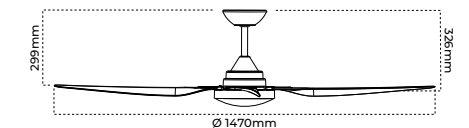

VENICE/58/LT