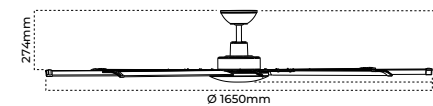

Finish

- White Matt Black

MOOLOOLAH/MINI/65

Mooloolah

As the largest fan in the Atom Air range, the Mooloolah ceiling fan measures 84" (2130mm) and is designed to provide maximum airflow to larger spaces. It is suitable for offices, commercial environments, larger-sized living areas, and enclosed alfresco spaces. Additionally, it is fitted with our quick-connect wiring solution for easy installation.