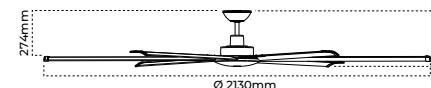

MOOLOOLAH/84