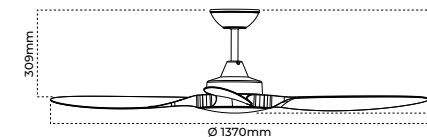

Finish

- Satin White Matt Black

BRONTE/54

Bronte

With tri-colour LED

The Bronte ceiling fan, measuring 54" (1370mm), serves as a statement of style and design, perfectly suited to complement almost any interior decor. It features a 8-speed remote control including turbo-air function and up to 12-hour timer, as well as a 20W dimmable tri-colour LED light. The sleek all-ABS housing and blades make this model ideal for coastal living.