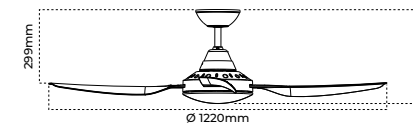

Sanur

The Sanur 4-blade DC ceiling fan is a modern take on the traditional, incorporating new technology. It features a stylish 8-speed remote control including turbo-air function and up to 12-hour timer. It is equipped with an energy-efficient 40W DC motor, enabling powerful airflow, and is fitted with our quick-connect wiring solution for easy installation.

Warranty
First 4 years
in-home

40W
DC motor

Max Airflow
15,600m³/hr
(52" size)

Find out more

Product features

- Modern and efficient energy saving 40W DC motor
- Slimline design ideal for indoor and outdoor covered applications
- ABS body and canopy with 4 reinforced ABS blades
- Pre-balanced for smoother quieter operation
- Hangsure ball-mount ceiling canopy suits ceilings of rakes up to 15°
- Fully reversible for summer and winter use switchable from the remote

Accessories

- **12507** DCREMOTE/WH
- **12508** DCREMOTE/BK
- **11356** DCREMOTE/WALL/WH
- **11357** DCREMOTE/WALL/BK

- **12511** ROD/90/WH
- **12512** ROD/90/BK
- **12513** ROD/150/WH
- **12514** ROD/150/BK

Product range

	Order code	Barcode no.
SANUR/48/WH	18453	9336462184530
SANUR/48/BK	18454	9336462184547
SANUR/52/WH	18457	9336462184578
SANUR/52/BK	18458	9336462184585

Product specifications

Voltage	220-240V~ 50Hz	
Power consumption	40W	
Electrical classification	I	
Motor	153x8mm DC motor	
IP rating	IP20	
Blades	4	
Blade pitch	13.5°	
Airflow	SANUR/48	13,000m³/hr (max)
	SANUR/52	15,600m³/hr (max)
RPM	SANUR/48	260 (max)
	SANUR/52	240 (max)
Max ceiling rake	15°	
Control	Remote control	
Body material	ABS	
Blade material	ABS	
Warranty	6 years (4 years in-home + 2 years return to base)	

Finish

- ☐ Satin White
- ☐ Matt Black

SANUR/48

SANUR/52