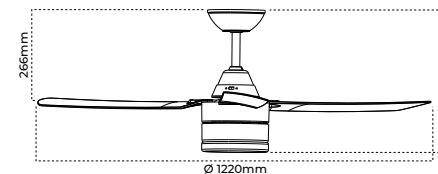

CEDUNA/48/WH/LT