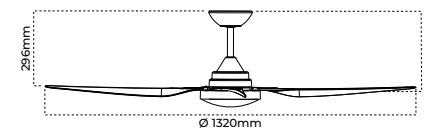

VENICE/52/LT