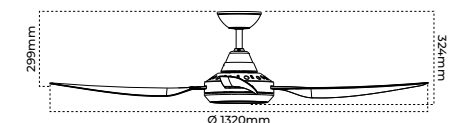

COOLUM/52/LT