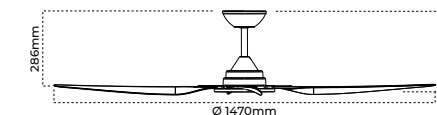

Venice

The Venice is a market-leading choice in terms of versatility. It is supplied as a universal 3/4-blade ceiling fan, allowing for blade quantity configuration during installation to suit a wide range of applications. It features an energy-efficient 40W DC motor, enabling leading airflow, and is equipped with our quick-connect wiring solution for easy installation.

Warranty
First 4 years in-home

3/4 blade fitting option

Quick connect

Product features

- Slimline design ideal for indoor and outdoor covered applications
- ABS body and metal canopy with reinforced ABS blades
- Pre-balanced for smoother quieter operation
- Fully reversible for summer and winter use from remote
- Supplied with 8-speed remote including turbo speed function and timer with up to 12 hour timer control mode

Accessories

- **12507** DCREMOTE/WH
- **12508** DCREMOTE/BK
- **11356** DCREMOTE/WALL/WH
- **11357** DCREMOTE/WALL/BK

- **12511** ROD/90/WH
- **12512** ROD/90/BK
- **12513** ROD/150/WH
- **12514** ROD/150/BK

Find out more

Product range

	Order code	Barcode no.
VENICE/52/WH	18461	9336462184615
VENICE/52/BK	18462	9336462184622
VENICE/58/WH	18465	9336462184653

Product specifications

Voltage	220-240V~ 50Hz	
Power consumption	40W	
Electrical classification	I	
Motor	85x18mm DC motor	
IP rating	IP20	
Blades	3 or 4	
Blade pitch	12.5°	
Airflow	VENICE/52	14,400m³/hr (max) (4-blade), 13,250 m³/hr (max)(3-blade)
	VENICE/58	15,000m³/hr (max) (4-blade), 12,600m³/hr (max) (3-blade)
RPM	VENICE/52	240 (max) (4-blade), 260 (max) (3-blade)
	VENICE/58	200 (max) (4-blade), 220 (max) (3-blade)
Max ceiling rake	15°	
Control	Remote control	
Body material	ABS	
Blade material	ABS	
Warranty	6 years (4 years in-home + 2 years return to base)	

Finish

☐ Satin White ☒ Matt Black

VENICE/52

VENICE/58