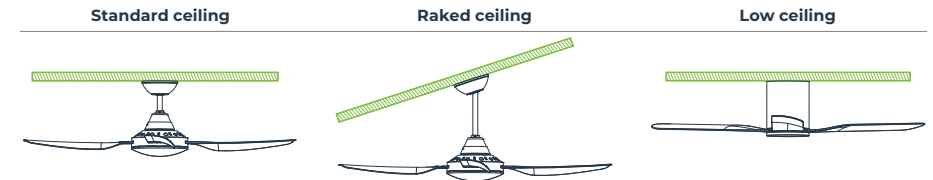

Ceilings

The Atom Air range of fans has been designed to suit standard Australian ceiling heights. In areas with a high ceiling, you may benefit from the installation of a rod to ensure optimal airflow. Alternatively, if you have a low ceiling height, then the Angelsea fan is for you; with its hugger-style mount, it sits closer to the ceiling. In areas with a raked (sloped) ceiling, there may be a need for an extension to ensure clearance from the ceiling and walls.

Style

Style considerations play a crucial role in choosing the perfect ceiling fan that complements the overall aesthetic of a space. With a wide range of designs, finishes, and features available, ceiling fans offer not only functional benefits but also contribute to the visual appeal of a room. Factors such as blade shape, colour and lighting options should be considered to ensure a cohesive design.