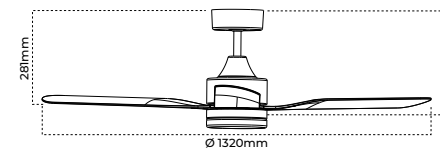

ERSKINE/52/LT

Warranty
First 4 years
in-home

TRI-CCT
luminaire

Max Airflow
15,600m³/hr

Find out more