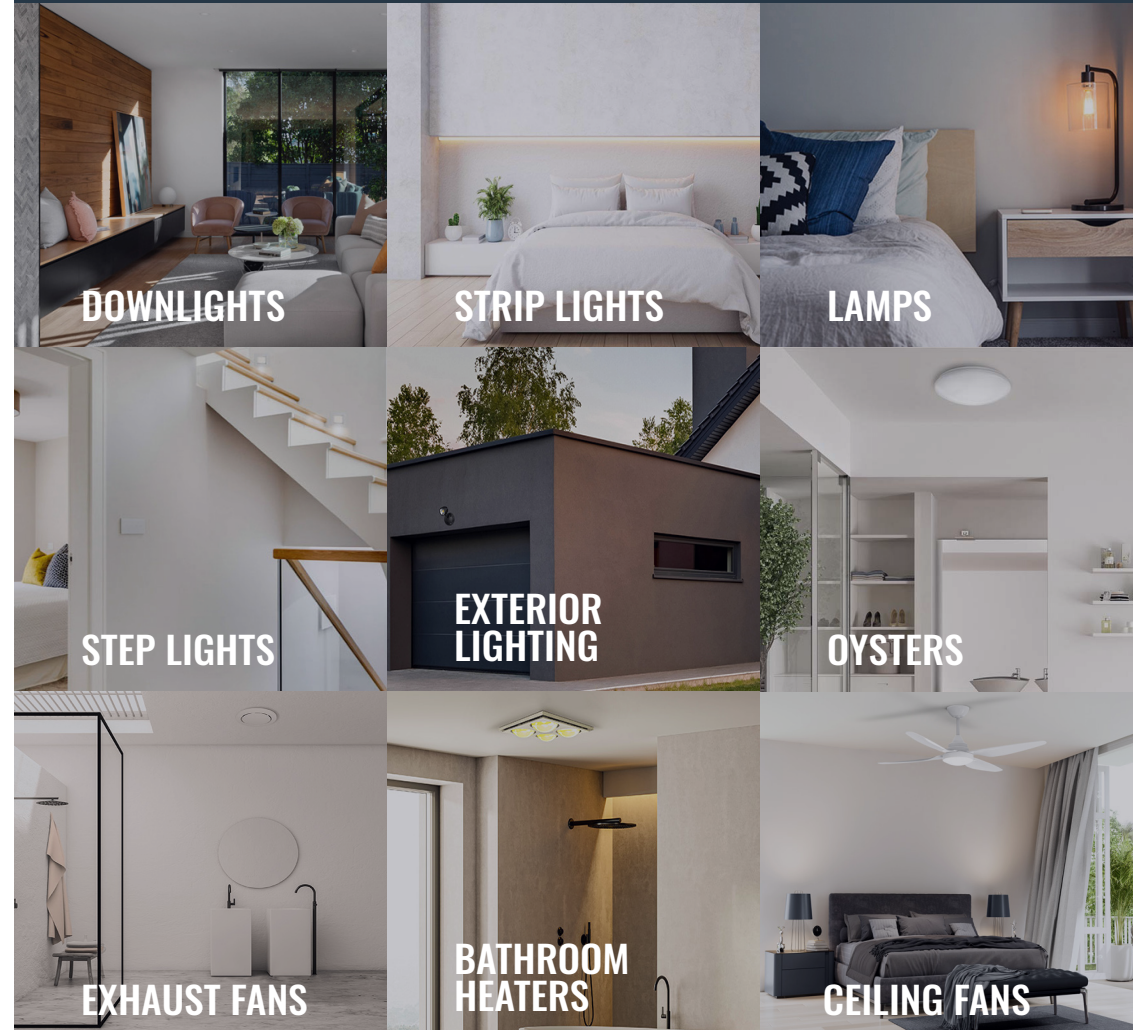

Find out more

A photograph of a modern bedroom. In the foreground, a bed with a dark grey upholstered headboard is visible, featuring several pillows and a white duvet. To the left, a window with a white frame looks out onto green foliage. The wall is a neutral, light beige color. A ceiling fan is partially visible in the upper right corner.