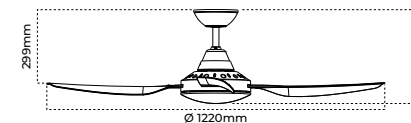

Coolum

The Coolum 4-blade ceiling fan is a traditional 3-speed AC fan manufactured with an efficient design, featuring a powerful 75W AC motor and a 3-speed wall controller.

Warranty
First 4 years in-home

75W
AC motor

Max airflow
16,200m³/hr
(52" size)

Find out more

Product features

- Powerful 75W AC motor
- Easy installation with our quick connect wiring solution
- Pre-balanced for smoother, quieter operation
- Slimline design ideal for indoor and outdoor covered applications
- ABS body and canopy with 4 reinforced ABS blades
- Hangsure ball-mount ceiling canopy suits ceilings of rakes up to 15°
- Reversible for summer and winter use
- Optional remote control (sold separately)

Accessories

- 12509 ACREMOTE/KIT/WH
- 12511 ROD/90/WH
- 12512 ROD/90/BK

- 12513 ROD/150/WH
- 12514 ROD/150/BK

Product range

	Order code	Barcode no.
COOLUM/48/WH	18445	9336462184455
COOLUM/48/BK	18446	9336462184462
COOLUM/52/WH	18449	9336462184493
COOLUM/52/BK	18450	9336462184509

Product specifications

Voltage	220-240V~ 50Hz	
Power consumption	75W	
Electrical classification	I	
Motor	172x20mm AC motor	
IP rating	IP20	
Blades	4	
Blade pitch	13.5°	
Airflow	COOLUM/48	13,800m³/hr (max)
	COOLUM/52	16,200m³/hr (max)
RPM	COOLUM/48	270 (max)
	COOLUM/52	257 (max)
Max ceiling rake	15°	
Control	Wall control	
Body material	ABS	
Blade material	ABS	
Warranty	6 years (4 years in-home + 2 years return to base)	

Finish

- ☐ Satin White
- ☐ Matt Black

COOLUM/48

COOLUM/52